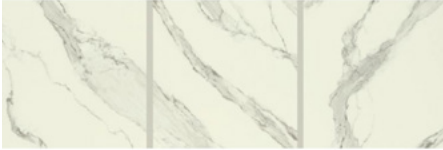

MONTRELLE PORCELAIN FLOOR

STATUARIO BLANC
T845-MN01