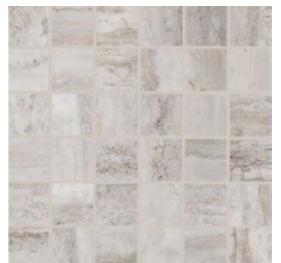

MONTRELLE

PORCELAIN TILE

Whether you desire a timeless, modern or contemporary look, Mohawk's all-new Montrelle series features a sophisticated collection of elegant, natural stone visuals, perfect for crafting elevated style. Featuring either a high-gloss polished or soft-satin finished option, Montrelle helps homeowners design classic, extravagant rooms effortlessly. Mohawk's exclusive, state-of-the-art Reveal Imaging™ technology delivers the finest representation of natural stone on the market. This series is offered in a high-fashion color palette: Calacatta Delight, Painted Sky, Statuario Blanc, Silver Ash and Grigio Marmo. Montrelle supports the widely popular trend of large sized tiles, offering mixed tile sizes in 12" x 12", 12" x 24" and 24" x 24" as well as 2" x 2" mosaic tiles, 2" x 5" elongated hex mosaic tiles and a 3" x 24" bullnose available to help finish any project; floor to ceiling.

MONTRELLE PORCELAIN MOSAIC (Available in Satin Finish)

STATUARIO BLANC
T845-MN01

PAINTED SKY
T845-MN02

GRIGIO MARMO
T845-MN03

CALACATTA DELIGHT
T845-MN04

SILVER ASH
T845-MN05

PRODUCT BY CHANNEL

PORCELAIN FLOOR	TRU-EDGE™	DCOF	PEI	SHADE RANGE	FROST RATING	SCRATCH HARDNESS		
Floor Tile		<0.42	4	Random V4	Resistant	Polished 5 Satin 6		
Mosaic		<0.42				8		