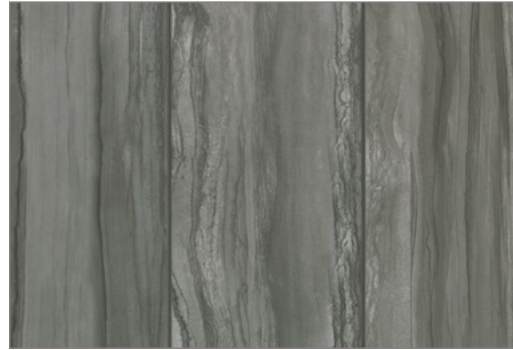

BEAUBRIDGE

PORCELAIN TILE

Homeowners everywhere are demanding long, linear tiles to create a modern flair; and our latest glazed porcelain collection is sure to be a major crowd pleaser. The Beaubridge Collection presents this popular look in stunning limestone visuals, enhanced with vein-cut graphics and linear movement and all complemented with a softer and cleaner finish. Mohawk's exclusive, state-of-the-art Reveal Imaging™ technology delivers vivid, intricate detail and unmatched color definition. Featuring an elegant color palette including: Arctic White, Smokey Grey, Navajo Beige and Cool Grey, Beaubridge captures the latest trends in the popular 12" x 24" size for maximum design potential.

MOHAWK

FEATURES AND BENEFITS OF BEAUBRIDGE

- Reveal Imaging™ technology for smooth graphic appearance
- DCOF ≥ 0.42
- 3" x 3" mounted sheet is sold with a quarter-turn "basket weave pattern."

BEAUBRIDGE PORCELAIN FLOOR

ARCTIC WHITE
T839-BB14

SMOKEY GREY
T839-BB15

NAVAJO BEIGE
T839-BB16

COOL GREY
T839-BB17

SPECIFICATIONS

- Available in 12" x 24" size
- Matte finish
- Reveal Imaging™
- V3 Moderate Variation

FLOOR TILE

WALL TILE