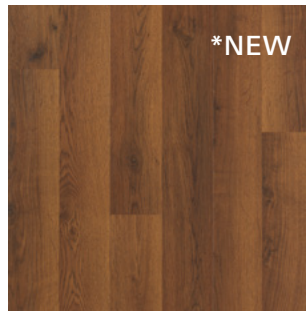

FESTIVALLE

AMERICAN CHERRY PLANK
CDL10-01

NORTHERN MAPLE PLANK
CDL10-03

BUTTERSCOTCH OAK PLANK
CDL10-04

SUNSET AMERICAN CHERRY PLANK
CDL10-06

HONEY OAK PLANK
CDL10-07

CAMBRIDGE OAK
CDL10-10

BURNISHED BROWN OAK
CDL10-11