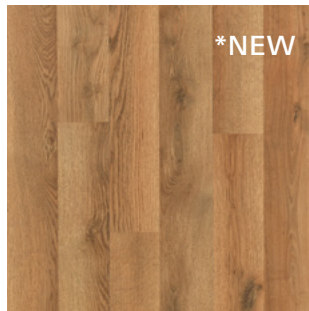

FESTIVALLE

AMERICAN CHERRY PLANK
CDL10-01

NORTHERN MAPLE PLANK
CDL10-03

BUTTERSCOTCH OAK PLANK
CDL10-04

SUNSET AMERICAN CHERRY PLANK
CDL10-06

HONEY OAK PLANK
CDL10-07

CAMBRIDGE OAK
CDL10-10

BURNISHED BROWN OAK
CDL10-11