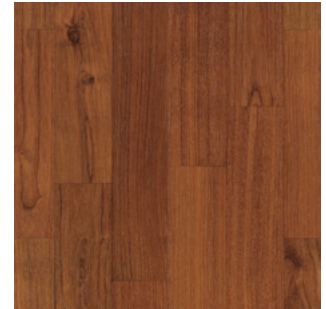

FESTIVALLE

AMERICAN CHERRY PLANK
CDL10-01

NORTHERN MAPLE PLANK
CDL10-03

BUTTERSCOTCH OAK PLANK
CDL10-04

SUNSET AMERICAN CHERRY PLANK
CDL10-06

HONEY OAK PLANK
CDL10-07

CAMBRIDGE OAK
CDL10-10

BURNISHED BROWN OAK
CDL10-11