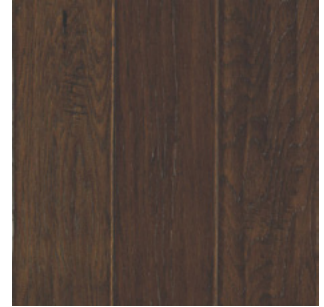

# WINDRIDGE HICKORY

HARDWOOD

Mohawk's new Windridge Hickory collection offers rustic hardwood style for a naturally fashionable floor. The line is filled with authentic wood character, including detailed graining, knots and splits, with soft scraping and chatter marks for added vintage appeal. Four rich colors in medium to deep browns lend warmth to any space.

# WINDRIDGE HICKORY

**COFFEE HICKORY**  
WEK27-94

**ESPRESSO HICKORY**  
WEK27-96

**GOLDEN HICKORY**  
WEK27-93

**MOCHA HICKORY**  
WEK27-95

COLOR NAME	FLUSH STAIRNOSE	OVERLAP STAIRNOSE	REDUCER	BABY THRESHOLD	T-MOLD	QUARTER ROUND
Coffee Hickory	HFSTC-05422	n/a	HREDC-05422	HENDD-05422	HTMDA-05422	HQRTA-05422
Espresso Hickory	HFSTC-05424	n/a	HREDC-05424	HENDD-05424	HTMDA-05424	HQRTA-05424
Golden Hickory	HFSTC-05421	n/a	HREDC-05421	HENDD-05421	HTMDA-05421	HQRTA-05421
Mocha Hickory	HFSTC-05423	n/a	HREDC-05423	HENDD-05423	HTMDA-05423	HQRTA-05423