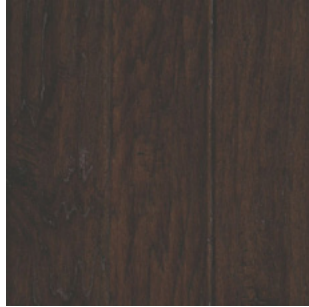

ESPRESSO HICKORY
WEK27-96