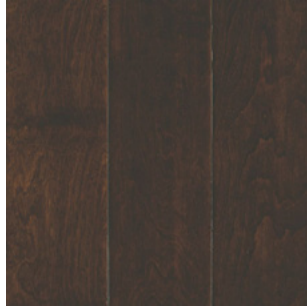

JAVA BIRCH
WEK28-98